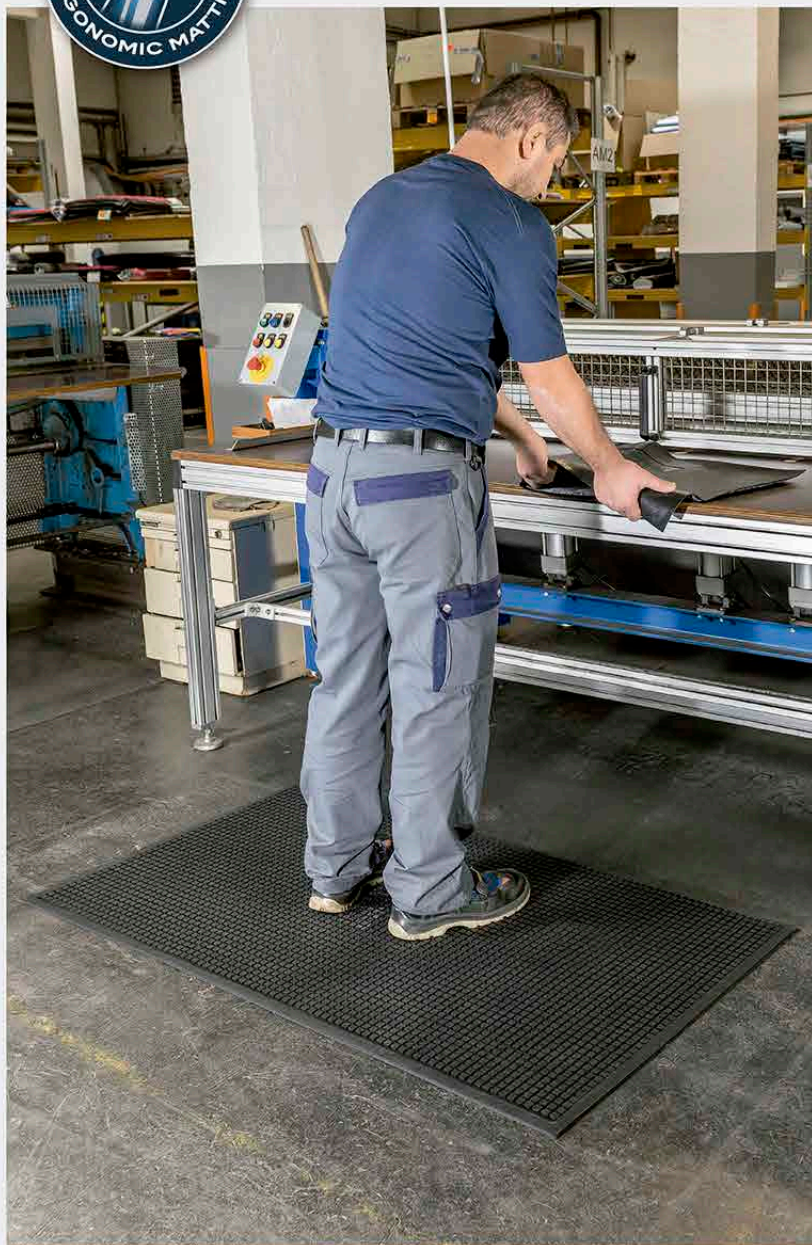

Corporación

**RUBERT Plast**<sup>®</sup>  
de Centroamérica *Publicidad en Tapetes Rizo y Alfombra*

Especificaciones técnicas **KLEEN KUSHION**

Kleen-Kushion

**Facts:**

**Rubber foam Anti-Fatigue mat for dry areas**

Anti-fatigue durable foam rubber mat for the workplace with limitless application possibilities. Suitable anywhere workers stand for long periods.

- Castellated Pattern for better grip
- Rubber foam construction for comfort
- Non-slip backing
- Light-resistant and suitable for underfloor heating
- Overall height: approx. 8 mm
- 2 year warranty

**Standard sizes:**

- 60 x 85 cm
- 85 x 150 cm
- 115 x 175 cm

Facts & Sizes

Surface detail

Backing detail

THE MAT MANUFACTURER